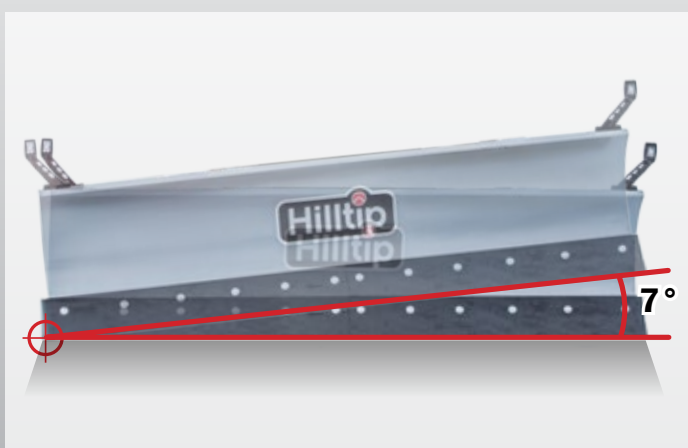

SNOWSTRIKER™

V-PLOW AND STRAIGHT-BLADE

MADE IN FINLAND

165-240 cm • For compact tractors and loaders • Trip edge in two segments • Tilt function

STRAIGHT-BLADE

PLOW APPLICATIONS

These plows are designed with a heavy duty box construction for hard winter conditions, and fits compact tractors and loaders with a total weight of 2,5 - 5 ton.

PLOW DESIGN

The curved, powder-coated blade is made of high-strength steel, which in this case is the key to our durable but light plow. The adjustable cutting edge is available in polyurethane or high-strength steel.

V-PLOW

2100 VTR on Kubota compact tractor

Cutting edge with trip springs

3 point hitch

7° tilt angle

STANDARD FUNCTIONS

- ✓ Cutting edge in two segments with trip springs protects the plow and tractor when striking curbs or other obstacles. The trip springs on one side of the cutting edge will be compressed when hitting an obstacle, while the other cutting-edge segment stays on the ground.
- ✓ Adjustable attacking angle.
- ✓ Curved blade for optimal snow-rolling effect.
- ✓ Blade tilts and oscillates while plowing on uneven ground for a cleaner scrape (7°)
- ✓ Double acting cylinders

Optional snow deflector in steel (straight-blade)

STRAIGHT-BLADE SPECIFICATIONS

MODEL	1650-STR	1850-STR	2100-STR	2250-STR	2400-STR
Width	165 cm	185 cm	210 cm	225 cm	240 cm
Width (fully angled)	140 cm	160 cm	185 cm	200 cm	215 cm
Height	55 cm	55 cm	55 cm	55 cm	55 cm
Weight	125 kg	132 kg	137 kg	143 kg	157 kg
Trip springs	4	6	6	6	8